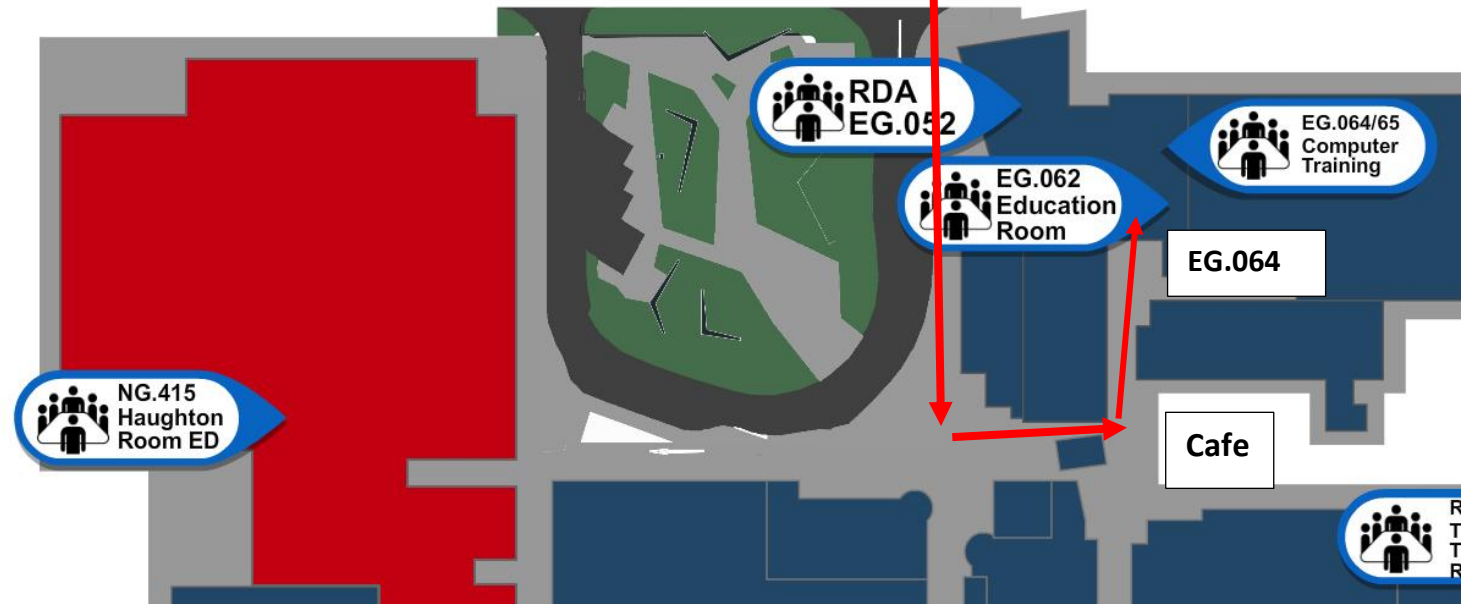

TOWNSVILLE UNIVERSITY HOSPITAL

100 Angus Smith Drive, Douglas

Public carpark

Front entrance

Ground Level

Cafe